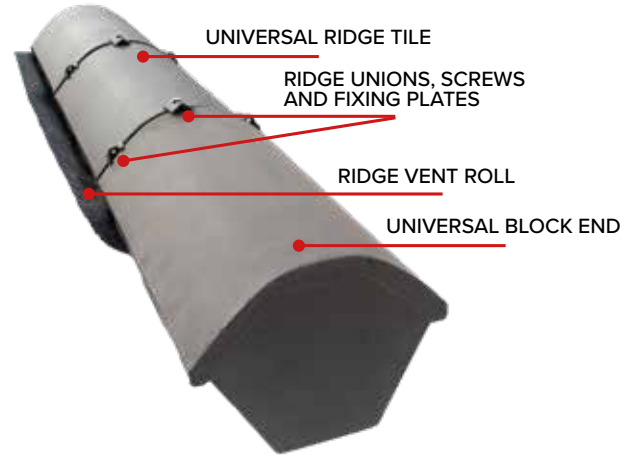

Universal Block End Ridge