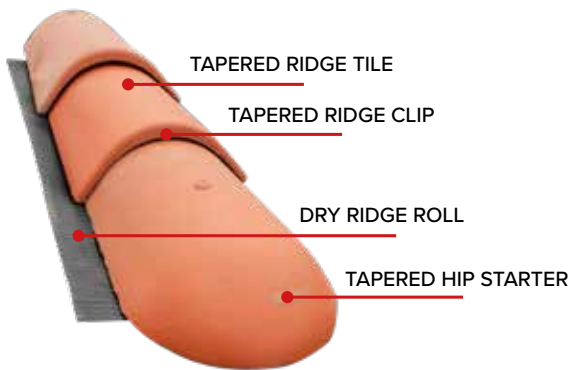

**Angled Ridge Tiles** with Special Fittings,  
Fixings and Aluminium Necoroll Ridge System

**Angled Hip Starter Ridge**

**Angled Block End Ridge**

**Necoroll Aluminium Ridge Roll**

**Angled Ridge Fixing Screws**  
Stainless Steel 4.5 x 80mm with  
a Neoprene Washer

**Screw Secures Angled Ridge Tile**

**Angled Ridge Check List:**

- |   |   |
|---|---|
| <input type="checkbox"/> Angled Ridge Tile        | <input type="checkbox"/> Aluminium Ridge Roll       |
| <input type="checkbox"/> Angled Hip Starter Ridge | <input type="checkbox"/> Angled Ridge Fixing Screws |
| <input type="checkbox"/> Angled Block End Ridge   |   |

**Tapered Ridge Tiles with Special Fittings, Fixings and Dry Ridge System**

**Tapered Starter Ridge**

**Tapered End Ridge**

**Tapered Hip Starter**

**Dry Ridge Roll**

**3 Way Hip Junction**

**Tapered Ridge Clip**

**Tapered Ridge Check List:**

- |  |  |
|--|--|
| <input type="checkbox"/> Tapered Ridge Tile    | <input type="checkbox"/> Tapered Hip Starter |
| <input type="checkbox"/> Tapered Starter Ridge | <input type="checkbox"/> Dry Ridge Roll      |
| <input type="checkbox"/> Tapered End Ridge     | <input type="checkbox"/> Tapered Ridge Clips |