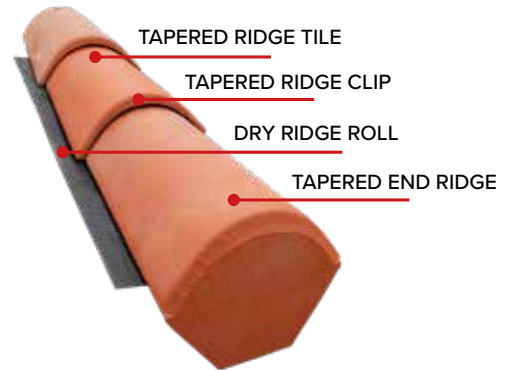

**Angled Ridge Tiles** with Special Fittings,  
Fixings and Aluminium Necoroll Ridge System

**Angled Hip Starter Ridge**

**Angled Block End Ridge**

**Necoroll Aluminium Ridge Roll**

**Angled Ridge Fixing Screws**  
Stainless Steel 4.5 x 80mm with  
a Neoprene Washer

**Screw Secures Angled Ridge Tile**

**Angled Ridge Check List:**

- |   |   |
|---|---|
| <input type="checkbox"/> Angled Ridge Tile        | <input type="checkbox"/> Aluminium Ridge Roll       |
| <input type="checkbox"/> Angled Hip Starter Ridge | <input type="checkbox"/> Angled Ridge Fixing Screws |
| <input type="checkbox"/> Angled Block End Ridge   |   |

**Tapered Ridge Tiles with Special Fittings, Fixings and Dry Ridge System**

**Tapered Starter Ridge**

**Tapered End Ridge**

**Tapered Hip Starter**

**Dry Ridge Roll**

**3 Way Hip Junction**

**Tapered Ridge Clip**