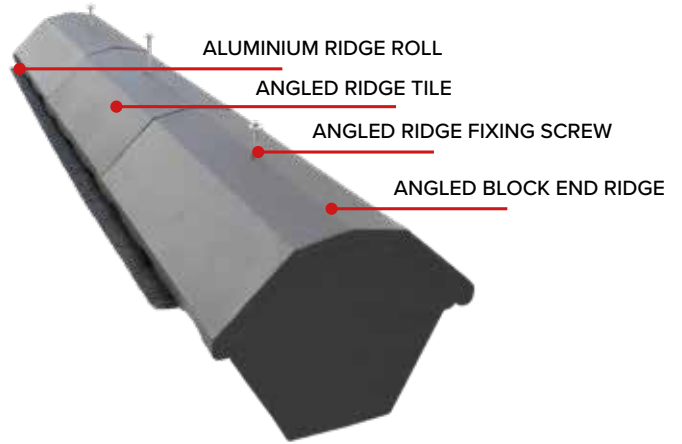

### Universal Ridge Check List:

- |  |   |
|--|---|
| <input type="checkbox"/> Universal Ridge Tile    | <input type="checkbox"/> Dry Ridge Kit System |
| <input type="checkbox"/> Universal Block Starter |   |
| <input type="checkbox"/> Universal Block End     |   |

**Angled Ridge Tiles** with Special Fittings,  
Fixings and Aluminium Necoroll Ridge System

**Angled Hip Starter Ridge**

**Angled Block End Ridge**

**Necoroll Aluminium Ridge Roll**

**Angled Ridge Fixing Screws**  
Stainless Steel 4.5 x 80mm with  
a Neoprene Washer