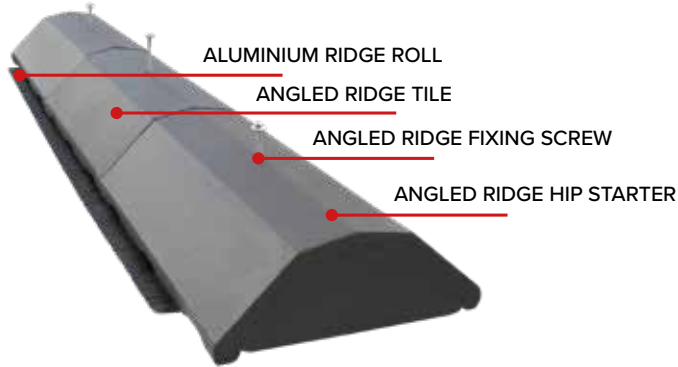

Angled Ridge Tiles with Special Fittings,
Fixings and Aluminium Necoroll Ridge System

Angled Hip Starter Ridge