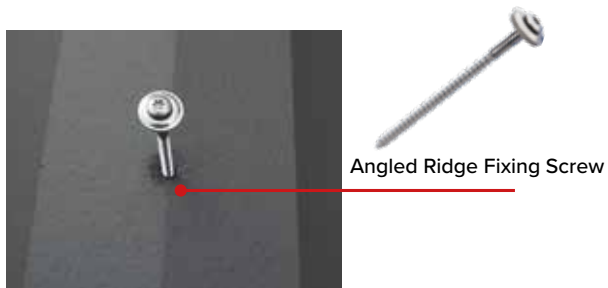

**Angled Ridge Tiles** with Special Fittings,  
Fixings and Aluminium Necoroll Ridge System

**Angled Hip Starter Ridge**

**Angled Block End Ridge**

**Necoroll Aluminium Ridge Roll**

**Angled Ridge Fixing Screws**  
Stainless Steel 4.5 x 80mm with  
a Neoprene Washer

**Screw Secures Angled Ridge Tile**

**Angled Ridge Check List:**

- |   |   |
|---|---|
| <input type="checkbox"/> Angled Ridge Tile        | <input type="checkbox"/> Aluminium Ridge Roll       |
| <input type="checkbox"/> Angled Hip Starter Ridge | <input type="checkbox"/> Angled Ridge Fixing Screws |
| <input type="checkbox"/> Angled Block End Ridge   |   |

**Tapered Ridge Tiles with Special Fittings, Fixings and Dry Ridge System**

**Tapered Starter Ridge**

**Tapered End Ridge**

**Tapered Hip Starter**

**Dry Ridge Roll**

**3 Way Hip Junction**

**Tapered Ridge Clip**