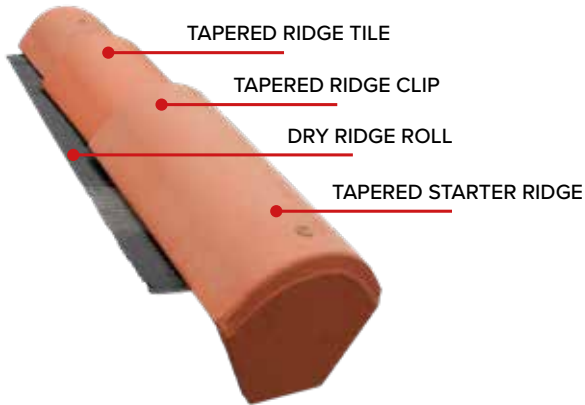

**Angled Ridge Tiles** with Special Fittings,  
Fixings and Aluminium Necoroll Ridge System

**Angled Hip Starter Ridge**

**Angled Block End Ridge**

**Necoroll Aluminium Ridge Roll**

**Angled Ridge Fixing Screws**  
Stainless Steel 4.5 x 80mm with  
a Neoprene Washer

**Screw Secures Angled Ridge Tile**

**Angled Ridge Check List:**

- |   |   |
|---|---|
| <input type="checkbox"/> Angled Ridge Tile        | <input type="checkbox"/> Aluminium Ridge Roll       |
| <input type="checkbox"/> Angled Hip Starter Ridge | <input type="checkbox"/> Angled Ridge Fixing Screws |
| <input type="checkbox"/> Angled Block End Ridge   |   |

**Tapered Ridge Tiles with Special Fittings, Fixings and Dry Ridge System**

**Tapered Starter Ridge**

**Tapered End Ridge**

**Tapered Hip Starter**

**Dry Ridge Roll**

**3 Way Hip Junction**

**Tapered Ridge Clip**